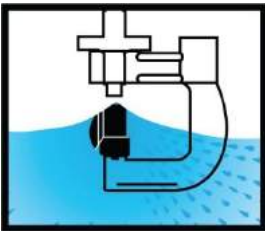

Article number	Article description	Grp.
RA3006	NDJ Naan Hadar Sprinklers Upside Down Rotor - 61 L/h	200
RA3007	NDJ Naan Hadar Sprinklers Upside Down Rotor - 103 L/h	200
RA3007A	NDJ Naan Hadar Sprinklers Upside Down Rotor - 128 L/h	200
RA3008	NDJ Naan Hadar Sprinklers Upside Down Rotor - 166 L/h	200

DAN GS BRIDGELESS SWIVEL

Brand: NAANDANJAIN

Material: Plastic